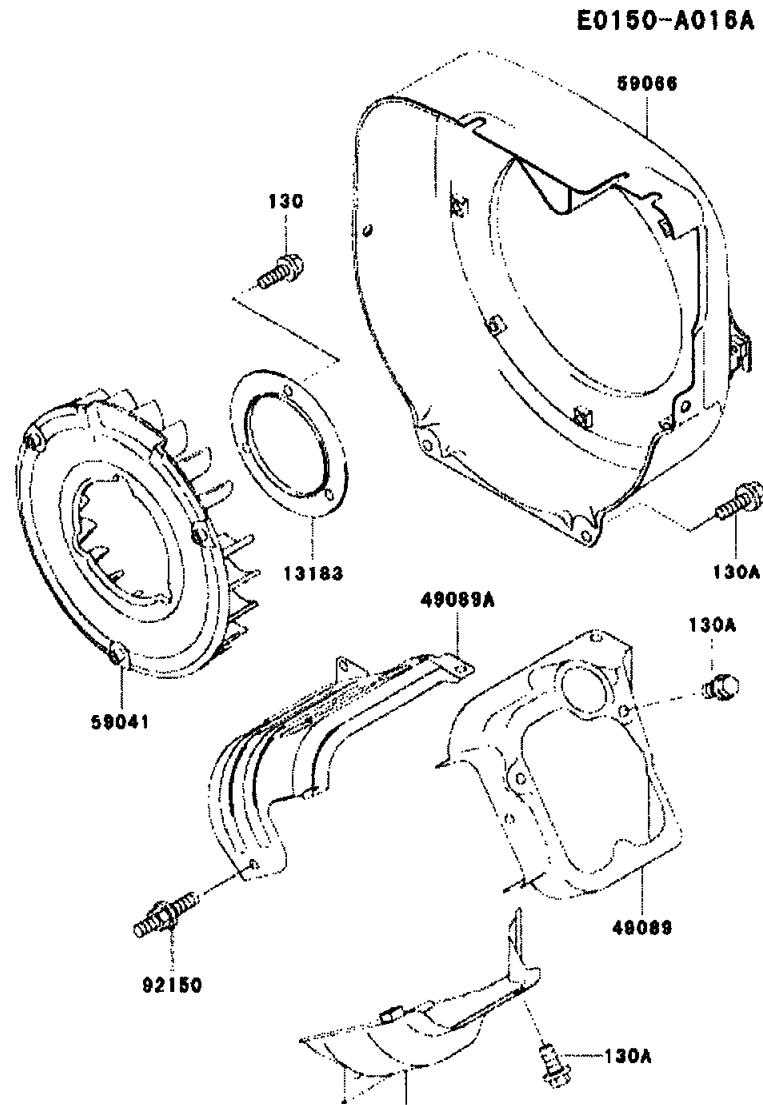

FE250D- S52

B-07

COOLING-EQUIPMENT

Ref No.	Part No.	Part Name	Qty	A
130	130G0610	BOLT-FLANGED	3	
130A	130G0612	BOLT-FLANGED	12	
13183	13183-2407	PLATE	1	
49089	49089-2327-9H	SHROUD-ENGINE	1	
49089A	49089-2328-9H	SHROUD-ENGINE	1	
49089B	49089-2344-9H	SHROUD-ENGINE	1	
59041	59041-2072	FAN	1	
59066	59066-2586-9H	HOUSING-FAN	1	
92150	92150-2197	BOLT	1